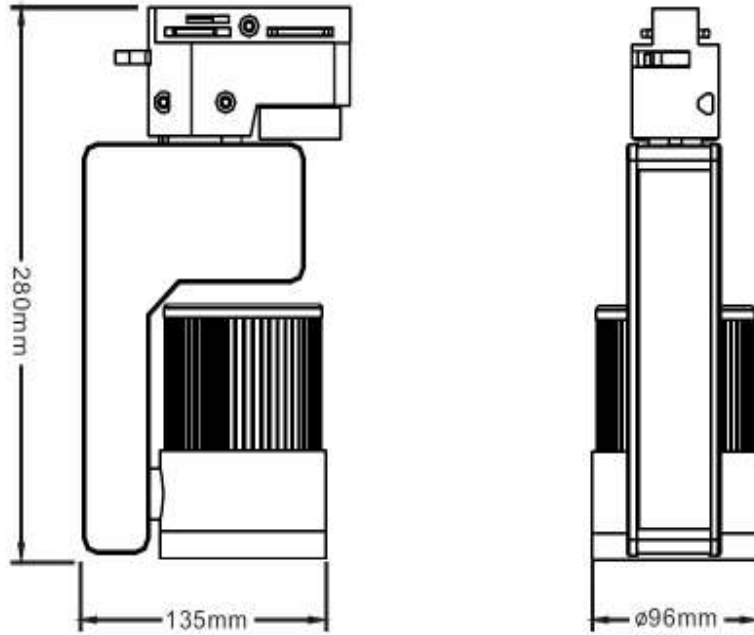

### Product Dimensions

|                   |       |
|-------------------|-------|
| Height            | 145mm |
| Width             | 150mm |
| Circular diameter | 96mm  |

Nova Track Light 68NV-COB-TLExx45W

Technical Drawing

Technical Data

©2012 U-Tron  
 All rights reserved  
 Specifications are subject to change without notice  
 27-Sep-13