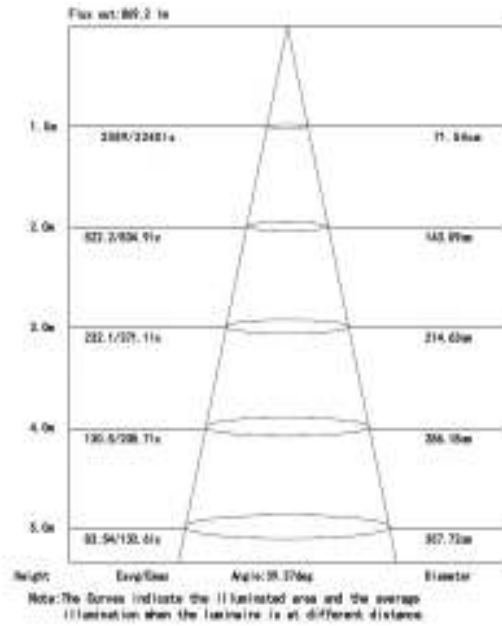

Technical Data