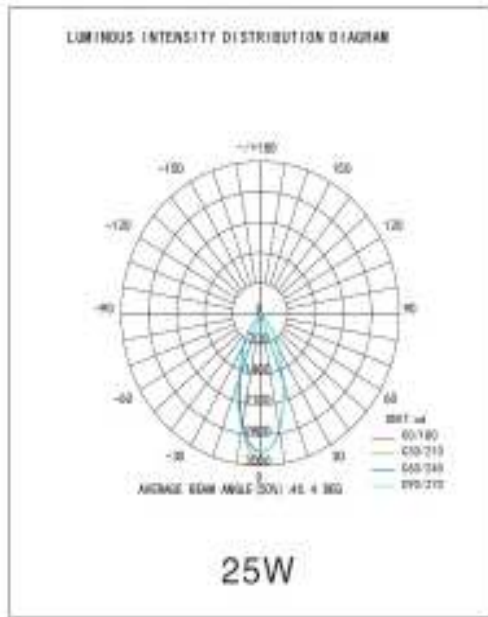

Technical Data